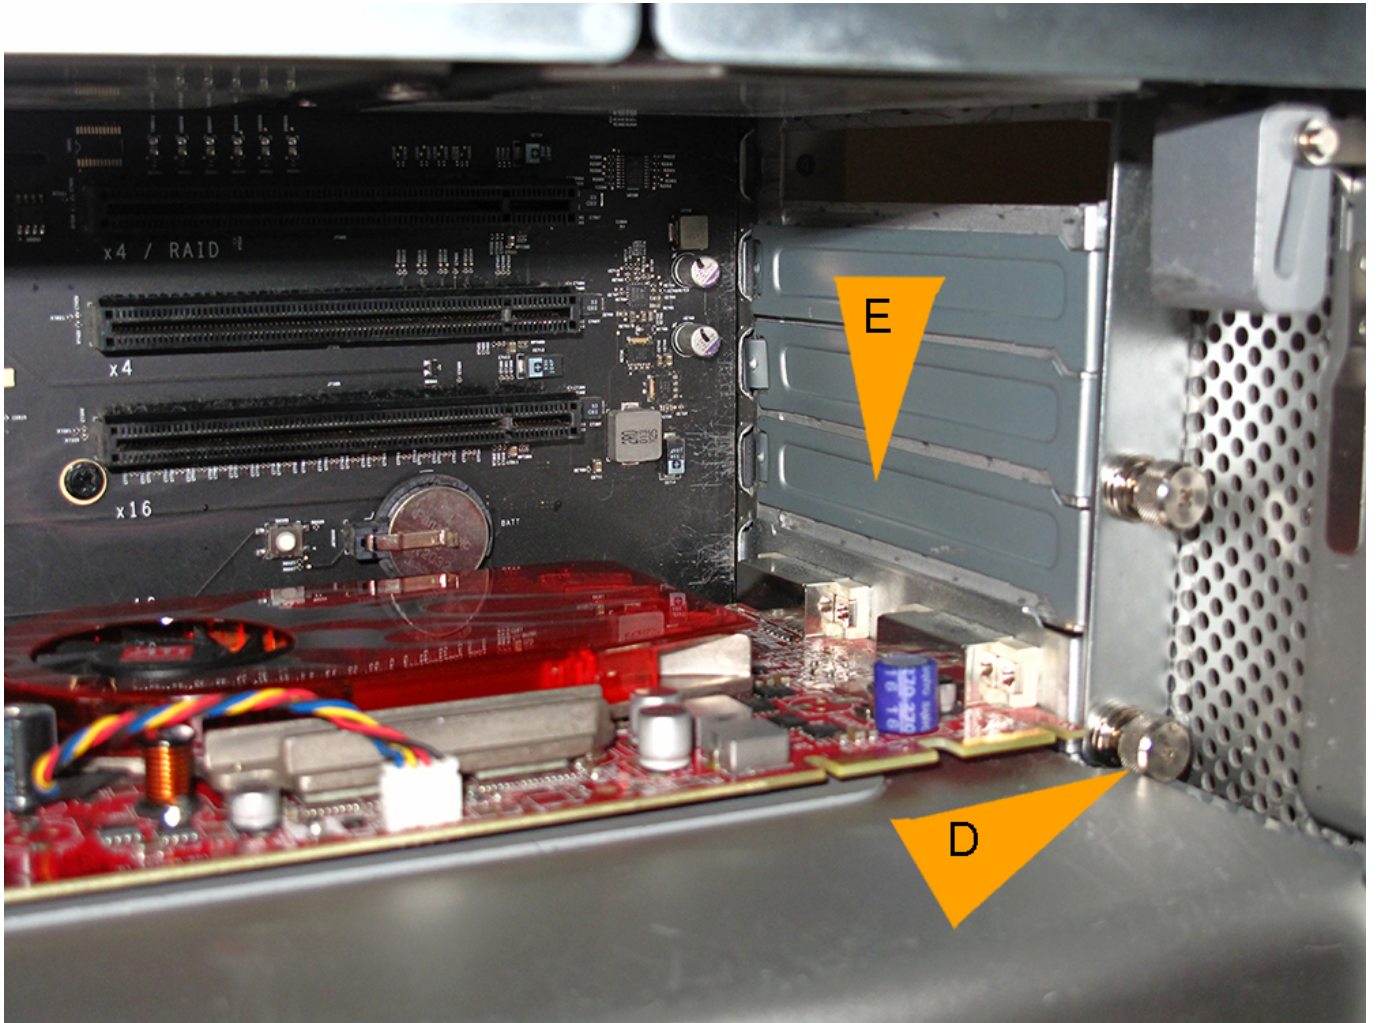

[Winx Mediatrix 6 8 Serial](#)

apple manual update

[Turbotax Premier Mac Download 2017](#)
[Tekken 7 Weebly .com Apk](#)

apple manual pdf

[Anti deep ze 0.1](#)

ae05505a44 [Scales Of Stuff On Screen MacOS App](#)

ae05505a44

[Hp Envy 5530 Driver Mac Os X](#)