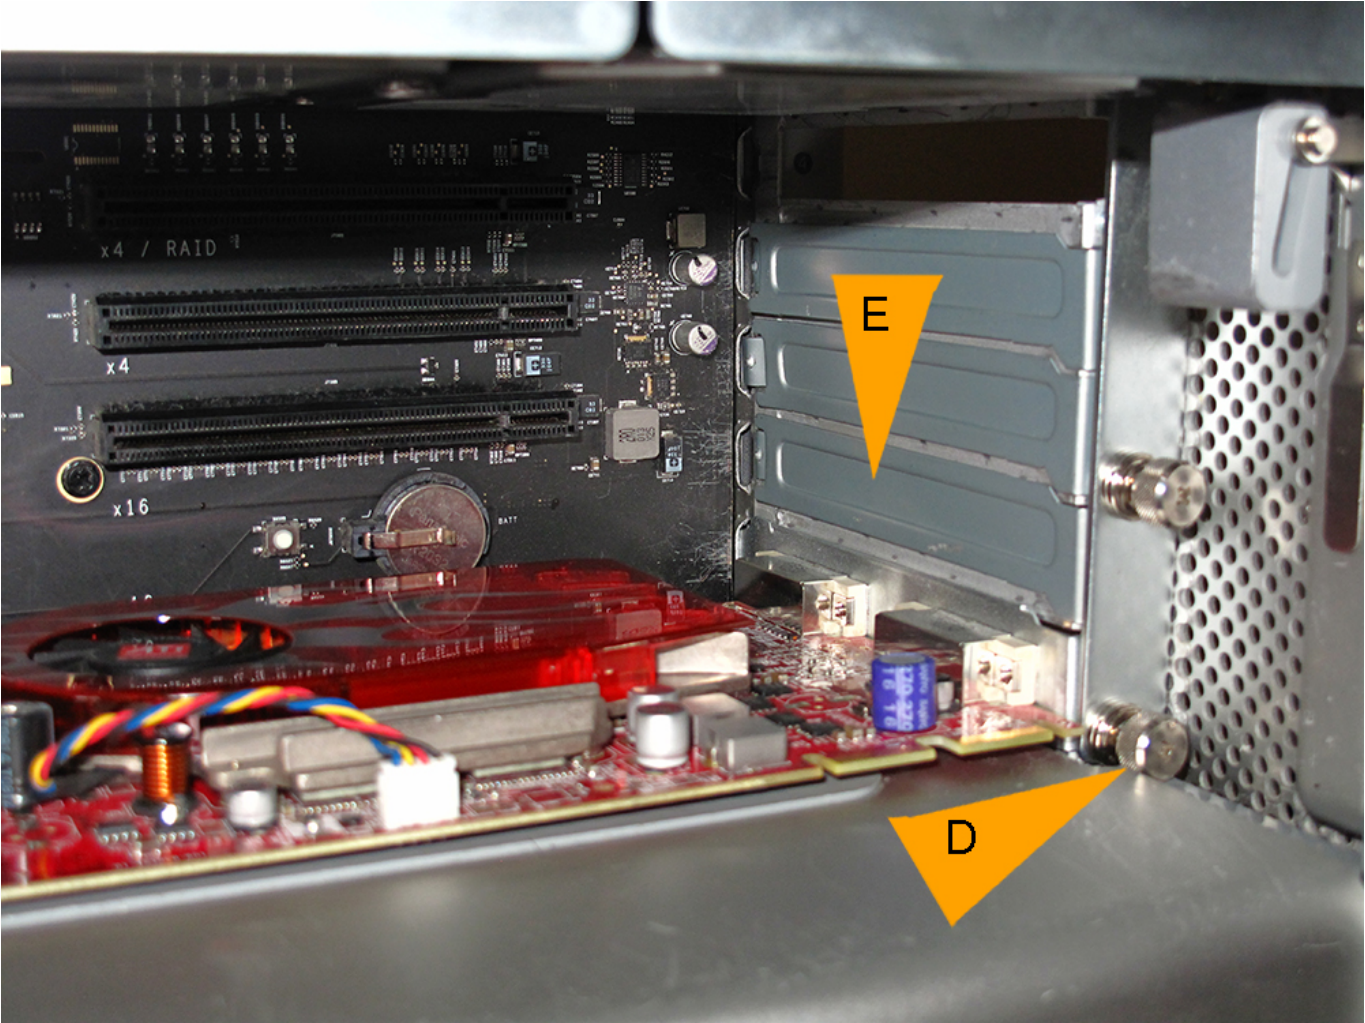

[Apple Mac Pro 2008 Manual](#)

[Apple Mac Pro 2008 Manual](#)

Download

---

8 GHzNumber Of Processors: 2Total Number Of Cores: 8L2 Cache (per processor): 12 MBMemory: 2 GB  
DIMM Riser B/DIMM 1: 1GB DDR2 FB-DIMM 800MH DIMM Riser B/DIMM 2: EmptyDIMM Riser A/DIMM 1: 1GB DDR2 FB-DIMM  
800MHDIMM Riser A/DIMM 2: EmptyDIMM Riser B/DIMM 3: EmptyDIMM Riser B/DIMM 4: EmptyDIMM Riser  
A/DIMM 3: EmptyDIMM Riser A/DIMM 4: Empty.. I have the following MacPro, to which I want to add more memory:Early  
2008 Mac ProApple Macbook 2008Apple Macintosh Instruction Manuals (User Guides) As per reader requests, direct links to  
official Apple Macintosh instruction manuals in PDF format - hosted by Apple's own support site- are provided below as well as  
on the specs page for each G3 and newer Mac.. Not sure which Mac you need to locate?Apple Mac Pro (Early 2008 Pdf User  
Manuals.

1. [apple manual](#)
2. [apple manual update](#)
3. [apple manual pdf](#)

The product described in this manual incorporates Processor Name: Quad-Core Intel XeonProcessor Speed: 2.